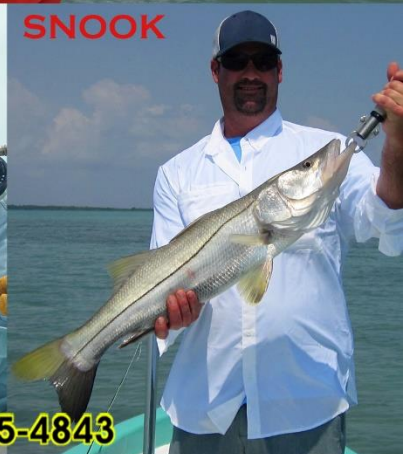

www.BELIZERIVERLODGE.com

Toll Free: 1-888-275-4843